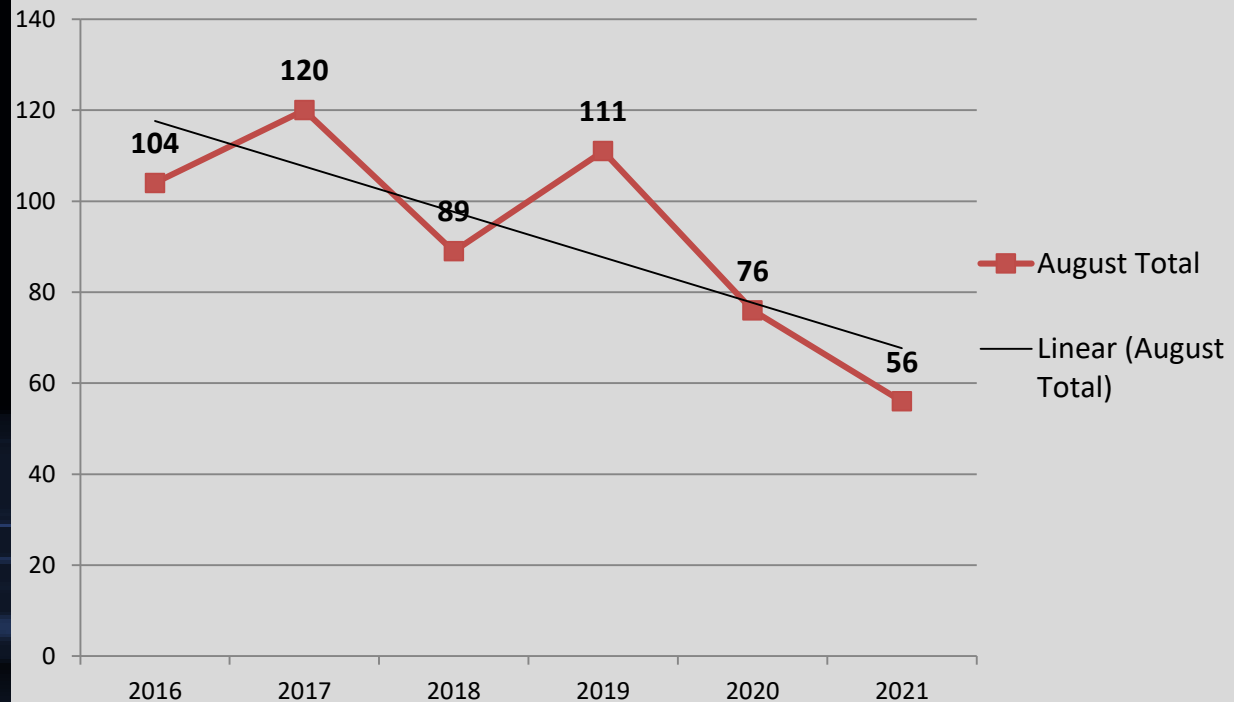

Crimes Against Society

	4 Week			Year to Date			5 Year	
	Jul-2021	Aug-2021	% Change	2020	2021	% Change	Average	% Change
Animal Cruelty	0	0	In Calc	2	1	-50%	0	In Calc
Drug/Narcotic Offenses	15	6	-60%	74	63	-15%	14	-58%
Gambling Offenses	0	0	In Calc	0	0	In Calc	0	In Calc
Prostitution Offenses	0	0	In Calc	0	0	In Calc	0	In Calc
Weapon Law Violations	13	6	-54%	43	50	16%	10	-42%
Total Crimes Against Society	28	12	-57%	119	114	-4%	25	-52%

A Closer Look: Crimes Against Person with Trendline

Stat Recap:

Since Last Month:

↓ 21%

Compared to 2020
Year-To-Date:

↓ 42%

Compared to 5 Year Avg:

↓ 44%

Month of August Numbers 2016-2021

Crimes Against Person