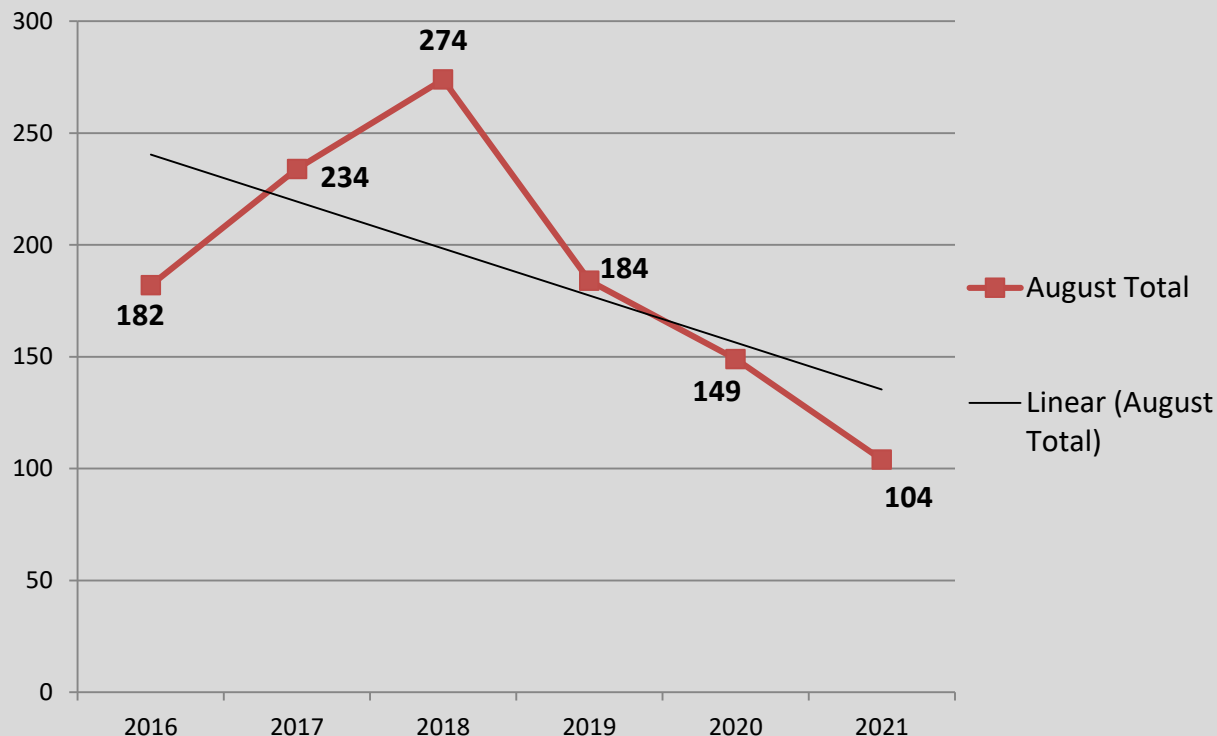

A Closer Look: Crimes Against Property with Trendline

Stat Recap:

Since Last Month:

↓ 23%

Compared to 2020
Year-to-Date:

↓ 43%

Compared to 5 Year Avg:

↓ 49%

Month of August Numbers 2016-2021

Crimes Against Property