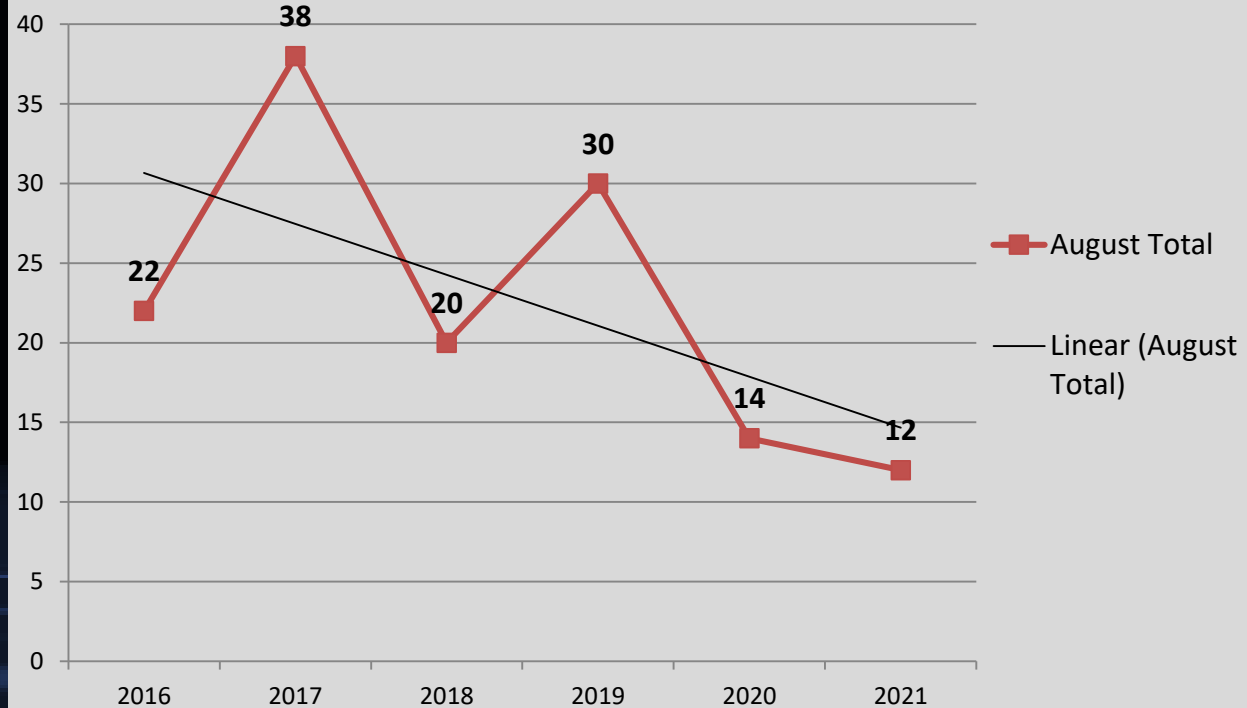

A Closer Look: Crimes Against Society with Trendline

Stat Recap:

Since Last Month:

↓ 57%

Compared to 2020
Year-to-Date:

↓ 4%

Compared to 5 Year Avg:

↓ 52%

Month of August Numbers 2016-2021

Crimes Against Society