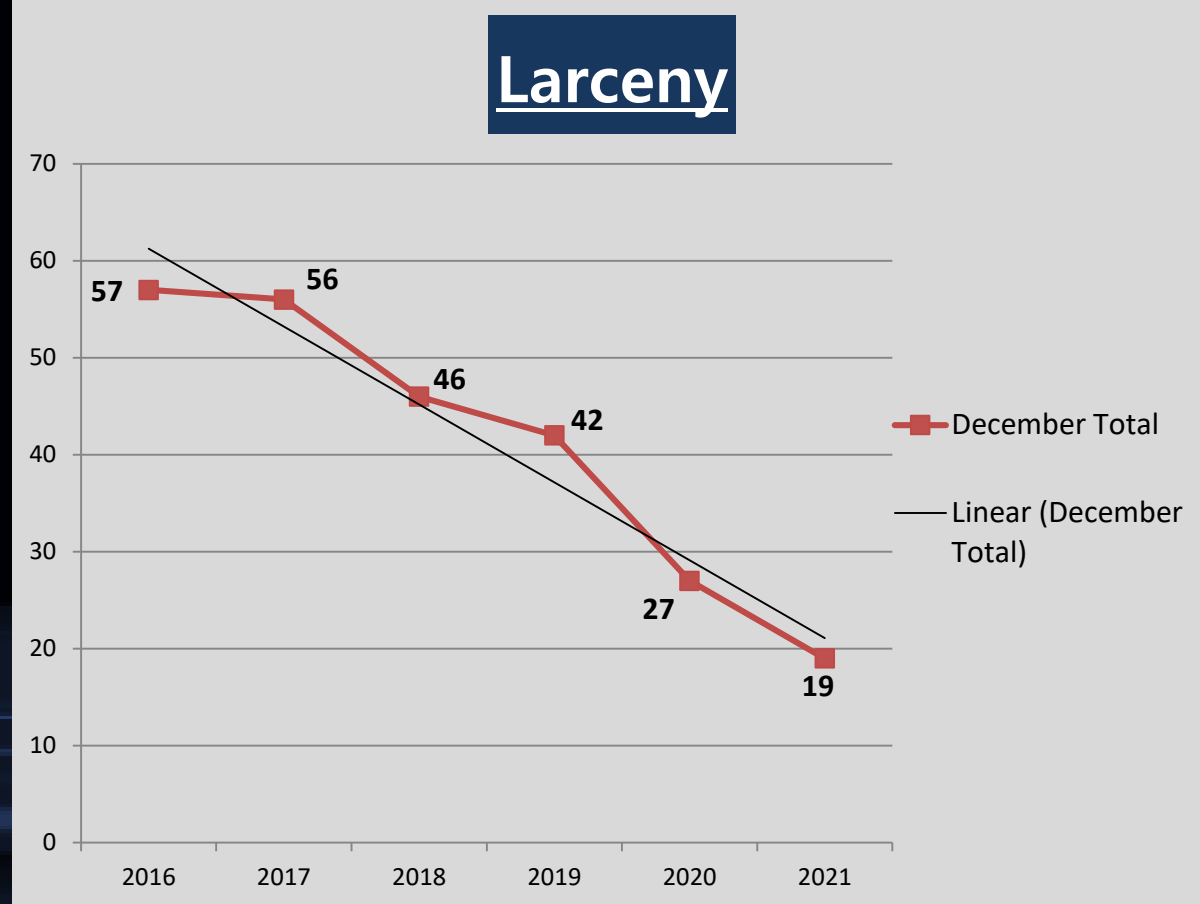

A Closer Look: Larceny with Trendline

Stat Recap:

Since Last Month:

↓ 21%

Compared to 2020
Year-To-Date:

↓ 26%

Compared to 5 Year Avg:

↓ 59%

Month of December Numbers 2016-2021

Larceny