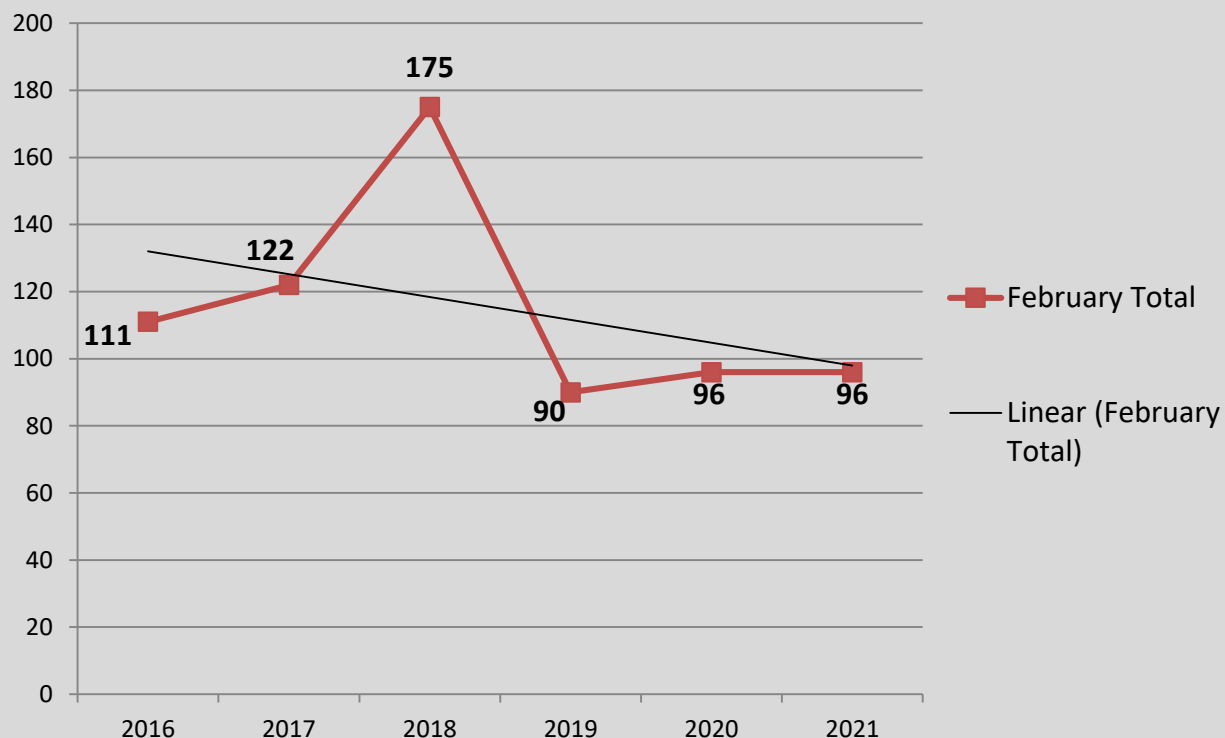

A Closer Look: Crimes Against Person with Trendline

Stat Recap:

Since Last Month:

↑ 121%

Compared to 2020
Year-To-Date:

↓ 68%

Compared to 5 Year Avg:

↓ 10%

Month of February Numbers 2016-2021

Crimes Against Person

A Closer Look: Crimes Against Property with Trendline

Stat Recap:

Since Last Month:

↑ 81%

Compared to 2020
Year-to-Date:

↓ 47%

Compared to 5 Year Avg:

↓ 19%

Month of February Numbers 2016-2021

Crimes Against Property

A Closer Look: Crimes Against Society with Trendline

Stat Recap:

Since Last Month:

↑ 23%