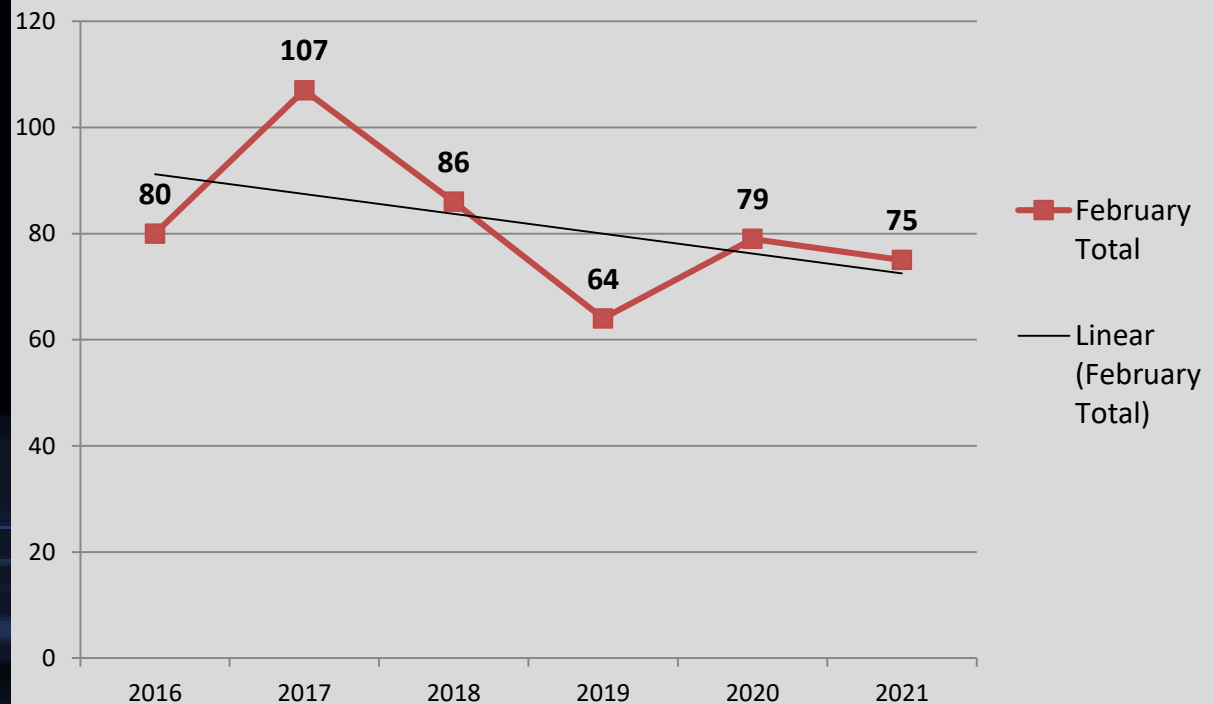

A Closer Look: Crimes Against Person with Trendline

Stat Recap:

Since Last Month:

↑ 121%

Compared to 2020
Year-To-Date:

↓ 68%

Compared to 5 Year Avg:

↓ 10%

Month of February Numbers 2016-2021

Crimes Against Person

A Closer Look: Crimes Against Property with Trendline

Stat Recap:

Since Last Month:

↑ 81%

Compared to 2020
Year-to-Date:

↓ 47%