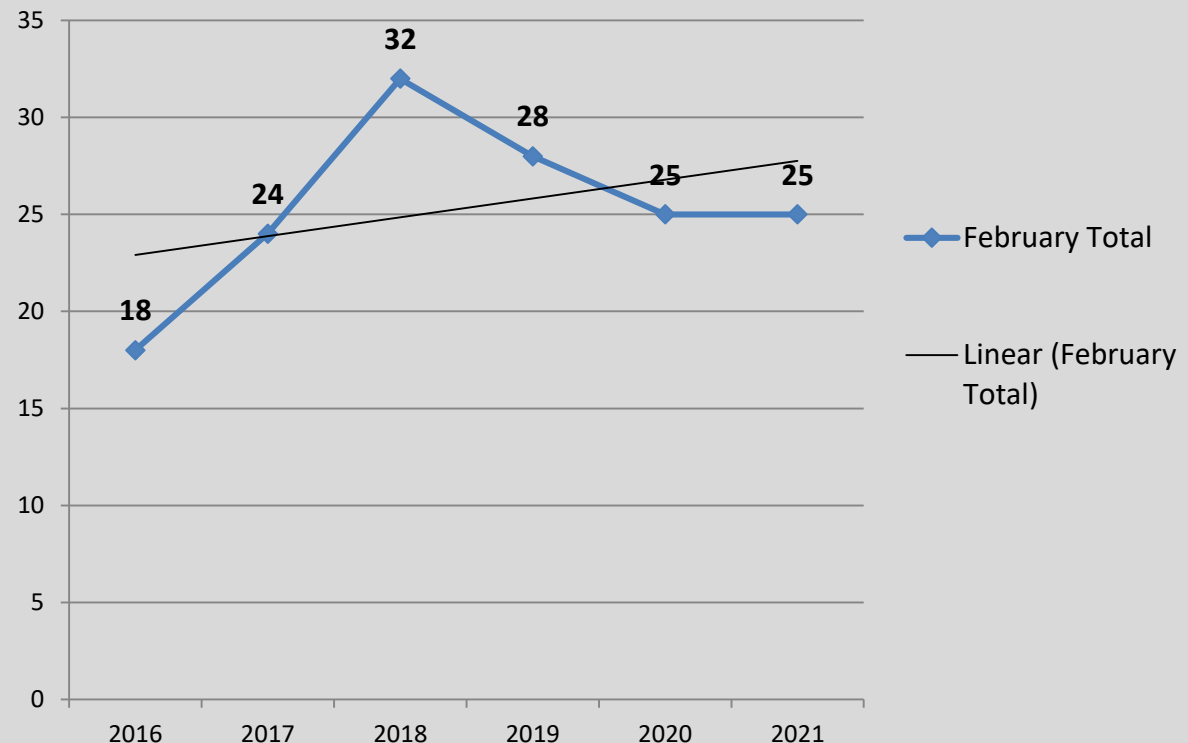

Compared to 2020
Year-to-Date:

↓ 11%

Compared to 5 Year Avg:

↓ 6%

Month of February Numbers 2016-2021

Crimes Against Society

A Closer Look: Burglary with Trendline

Stat Recap:

Since Last Month:

↑ 127%

Compared to 2020
Year-To-Date:

↓ 47%

Compared to 5 Year Avg:
0%

Month of February Numbers 2016-2021

Burglary

A Closer Look: Larceny with Trendline

Stat Recap:

Since Last Month:

↑ 175%

Compared to 2020
Year-To-Date:

↓ 57%

Compared to 5 Year Avg:

↓ 27%

Month of February Numbers 2016-2021