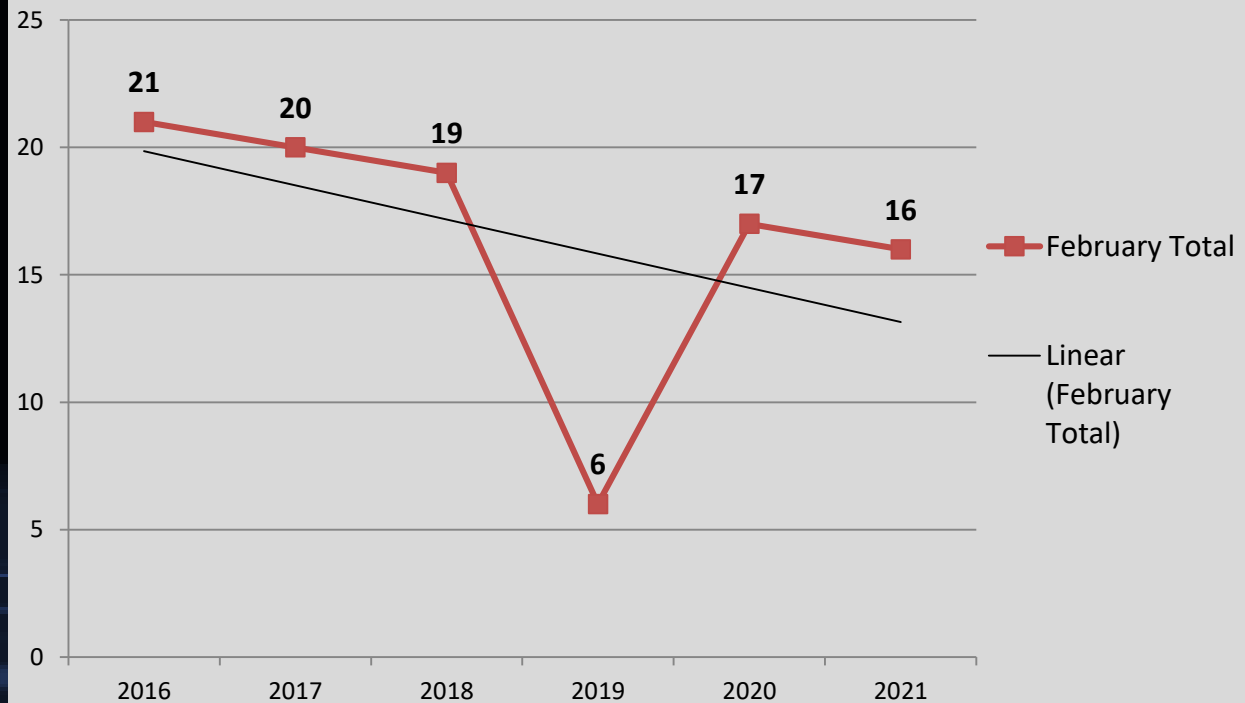

Compared to 5 Year Avg:

↓ 19%

Month of February Numbers 2016-2021

Crimes Against Property

A Closer Look: Crimes Against Society with Trendline

Stat Recap:

Since Last Month:

↑ 23%

Compared to 2020
Year-to-Date:

↓ 11%

Compared to 5 Year Avg:

↓ 6%

Month of February Numbers 2016-2021

Crimes Against Society

A Closer Look: Burglary with Trendline

Stat Recap:

Since Last Month:

↑ 127%

Compared to 2020
Year-To-Date:

↓ 47%

Compared to 5 Year Avg:
0%

Month of February Numbers 2016-2021

Burglary

A Closer Look: Larceny with Trendline

Stat Recap:

Since Last Month:

↑ 175%

Compared to 2020
Year-To-Date:

↓ 57%

Compared to 5 Year Avg:

↓ 27%

Month of February Numbers 2016-2021