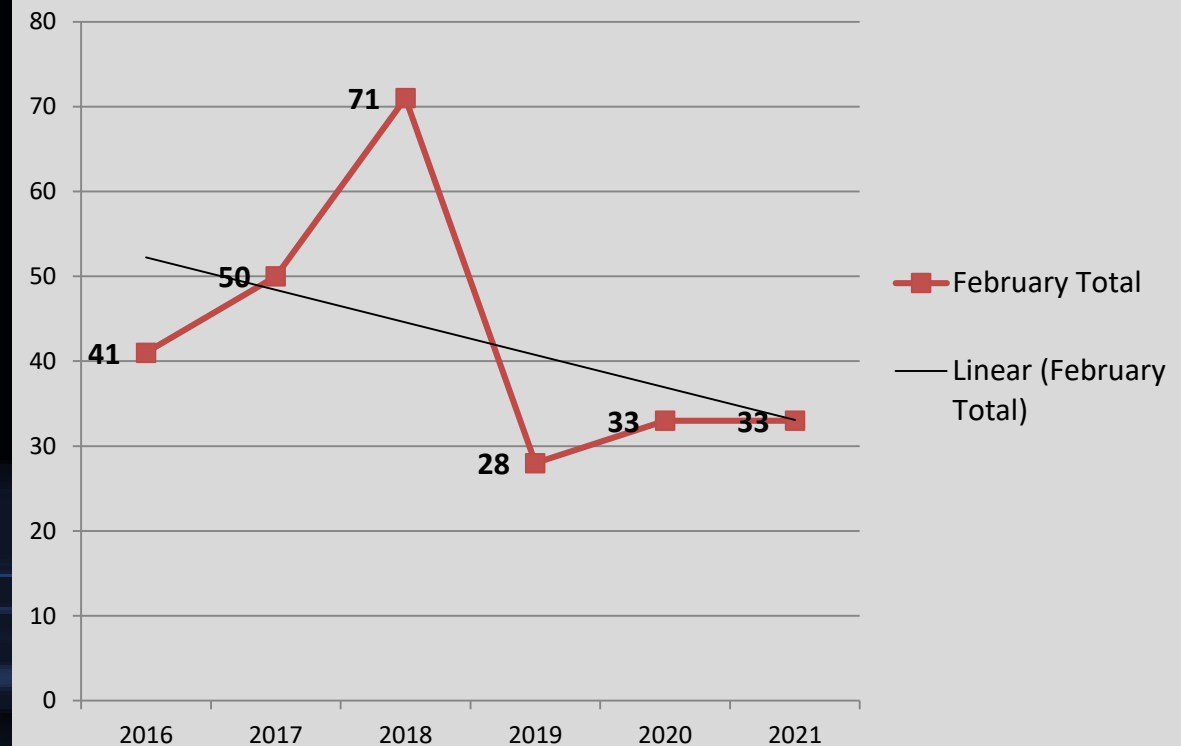

Since Last Month:

↑ 127%

Compared to 2020
Year-To-Date:

↓ 47%

Compared to 5 Year Avg:
0%

Month of February Numbers 2016-2021

Burglary

A Closer Look: Larceny with Trendline

Stat Recap:

Since Last Month:

↑ 175%

Compared to 2020
Year-To-Date:

↓ 57%

Compared to 5 Year Avg:

↓ 27%

Month of February Numbers 2016-2021

Larceny

A Closer Look: Aggravated Assault with Trendline

Stat Recap:

Since Last Month:

↑ 25%

Compared to 2020
Year-To-Date:

↓ 53%

Compared to 5 Year Avg:
0%

Month of February Numbers 2016-2021

Aggravated Assault