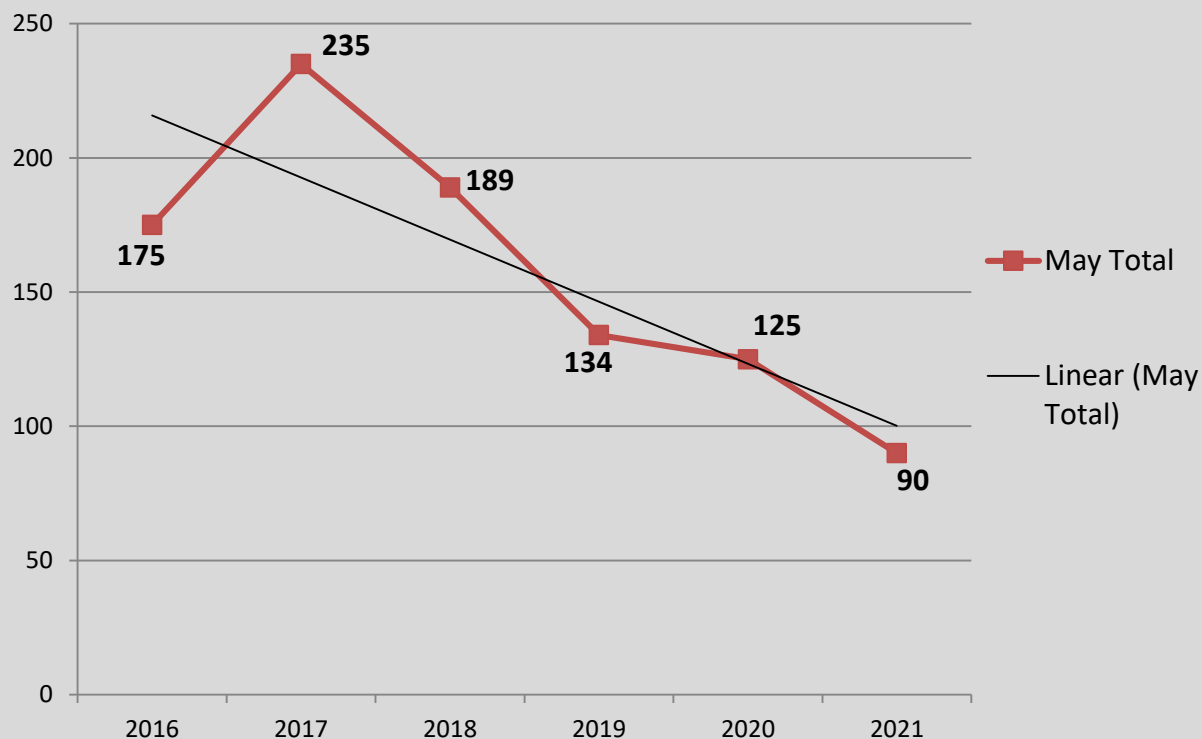

A Closer Look: Crimes Against Property with Trendline

Stat Recap:

Since Last Month:

↑ 8%

Compared to 2020
Year-to-Date:

↓ 34%

Compared to 5 Year Avg:

↓ 48%

Month of May Numbers 2016-2021

Crimes Against Property