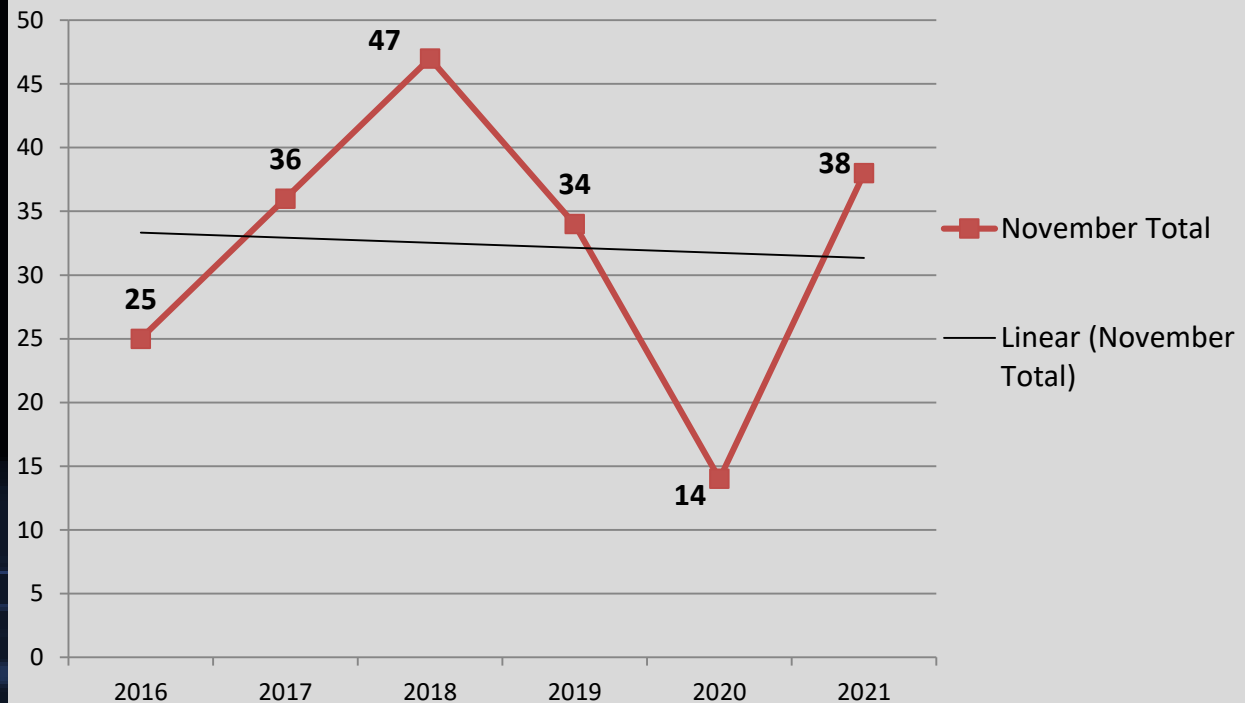

Compared to 5 Year Avg:

↓ 45%

Month of November Numbers 2016-2021

Crimes Against Property

A Closer Look: Crimes Against Society with Trendline

Stat Recap:

Since Last Month:

↓ 28%

Compared to 2020
Year-to-Date:

↑ 36%

Compared to 5 Year Avg:

↑ 23%

Month of November Numbers 2016-2021

Crimes Against Society

A Closer Look: Burglary with Trendline

Stat Recap:

Since Last Month:

↓ 36%

Compared to 2020
Year-To-Date:

↓ 35%

Compared to 5 Year Avg:

↓ 76%

Month of November Numbers 2016-2021

Burglary