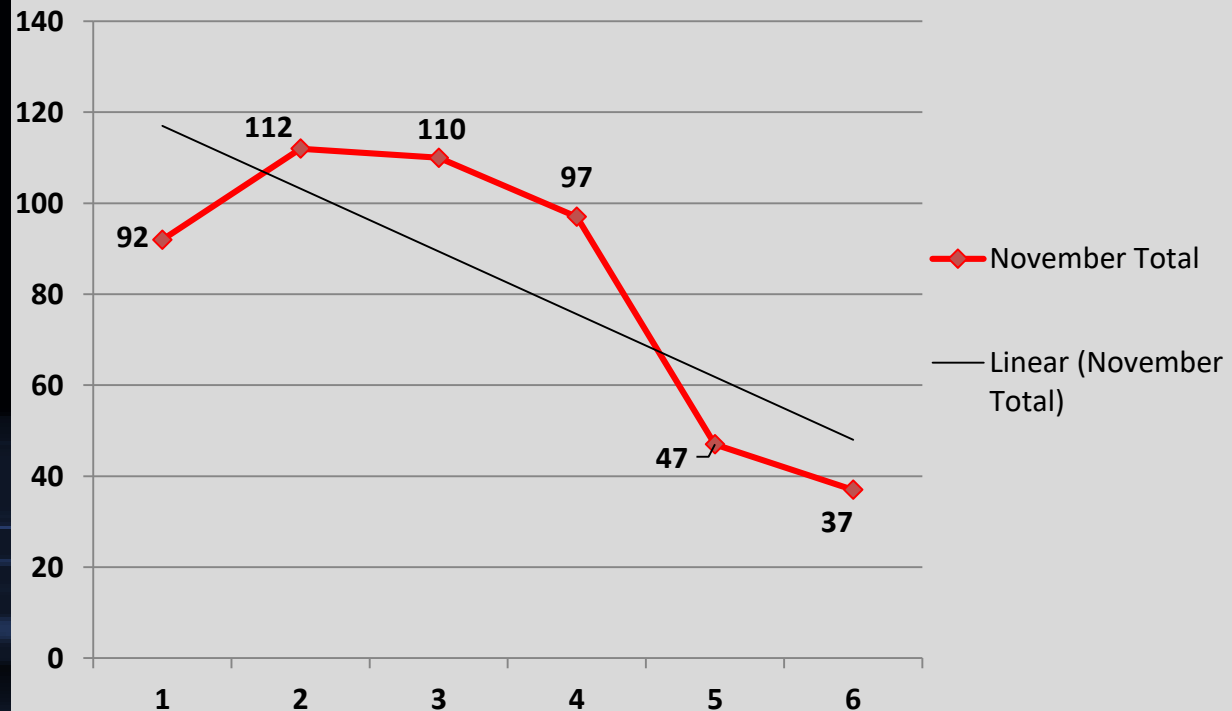

A Closer Look: Crimes Against Person with Trendline

Stat Recap:

Since Last Month:

↓ 3%

Compared to 2020
Year-To-Date:

↓ 37%

Compared to 5 Year Avg:

↓ 59%

Month of November Numbers 2016-2021

Crimes Against Person

A Closer Look: Crimes Against Property with Trendline

Stat Recap:

Since Last Month:

↓ 10%

Compared to 2020
Year-to-Date:

↓ 34%

Compared to 5 Year Avg:

↓ 45%

Month of November Numbers 2016-2021

Crimes Against Property

A Closer Look: Crimes Against Society with Trendline

Stat Recap:

Since Last Month:

↓ 28%