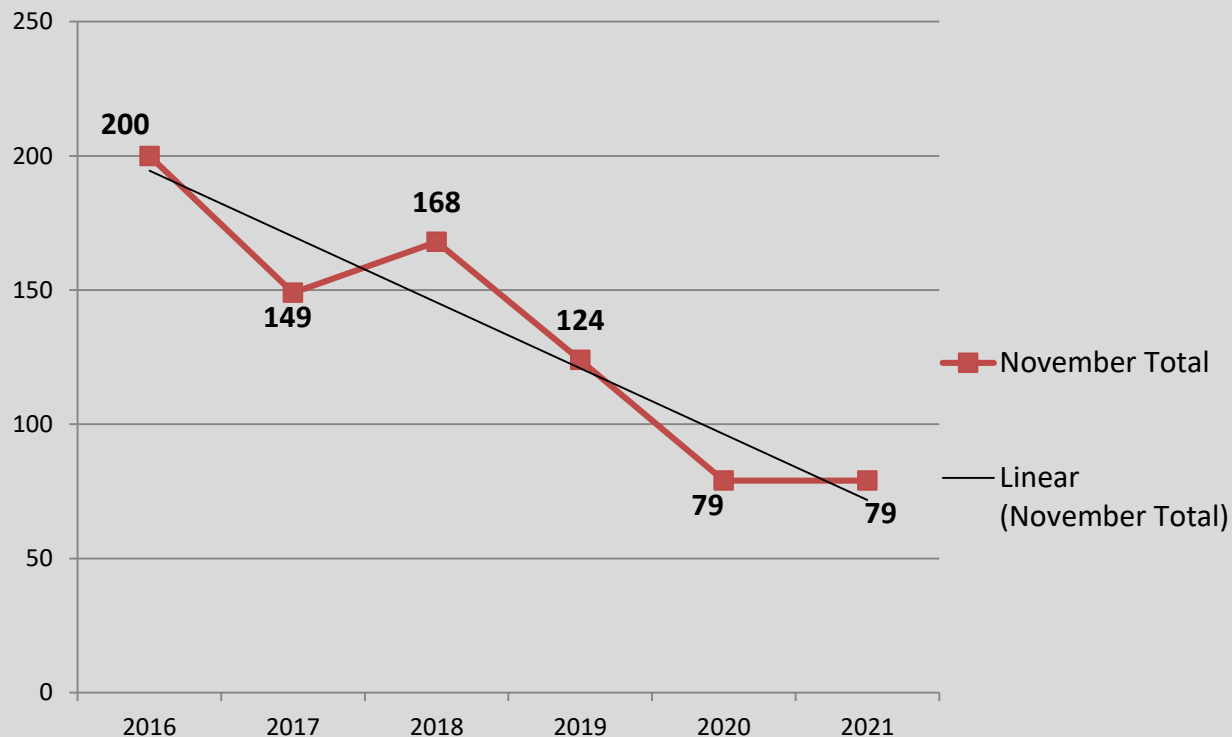

A Closer Look: Crimes Against Person with Trendline

Stat Recap:

Since Last Month:

↓ 3%

Compared to 2020
Year-To-Date:

↓ 37%

Compared to 5 Year Avg:

↓ 59%

Month of November Numbers 2016-2021

Crimes Against Person

A Closer Look: Crimes Against Property with Trendline

Stat Recap:

Since Last Month:

↓ 10%

Compared to 2020
Year-to-Date:

↓ 34%

Compared to 5 Year Avg:

↓ 45%

Month of November Numbers 2016-2021

Crimes Against Property

A Closer Look: Crimes Against Society with Trendline

Stat Recap:

Since Last Month:

↓ 28%