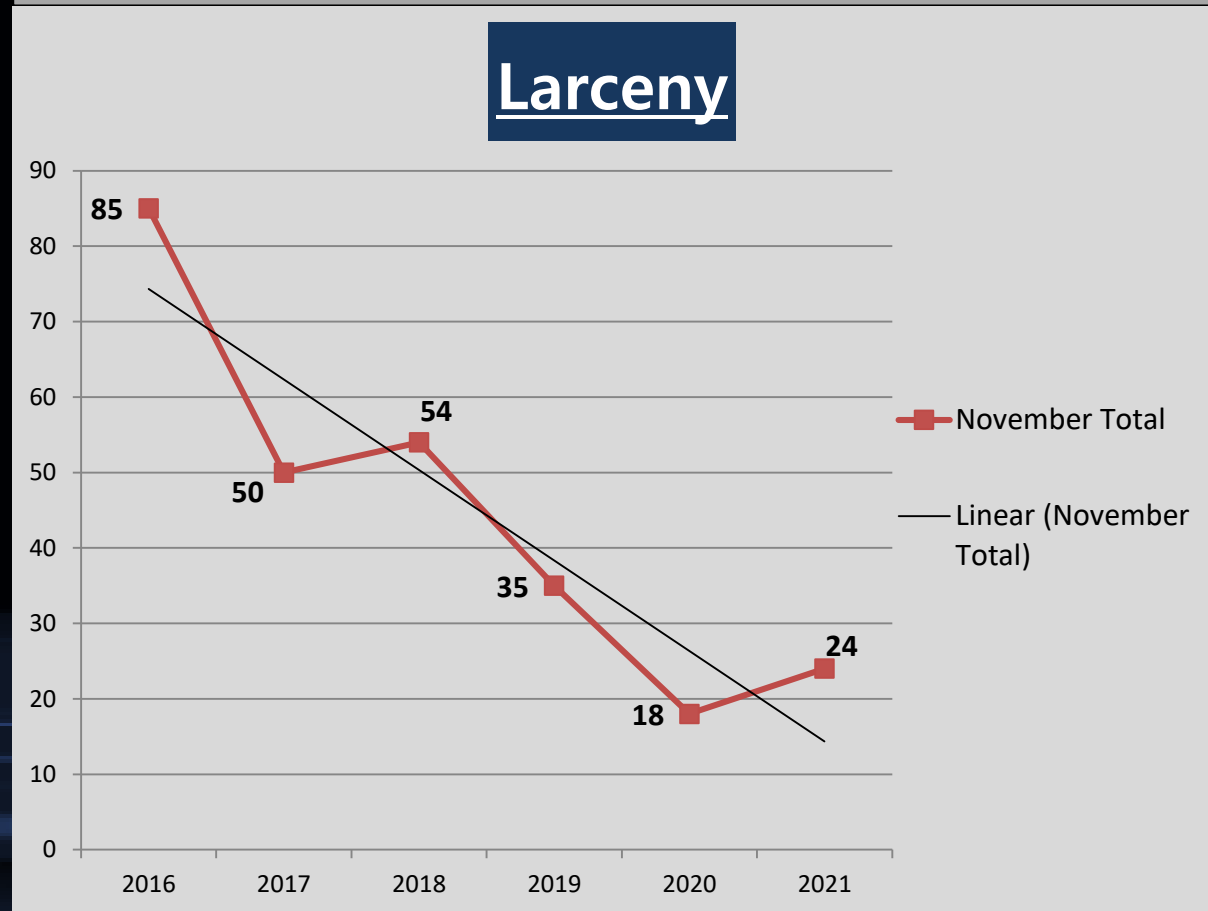

Since Last Month:

↓ 36%

Compared to 2020
Year-To-Date:

↓ 35%

Compared to 5 Year Avg:

↓ 76%

Month of November Numbers 2016-2021

Burglary

A Closer Look: Larceny with Trendline

Stat Recap:

Since Last Month:

↓ 20%

Compared to 2020
Year-To-Date:

↓ 25%

Compared to 5 Year Avg:

↓ 50%

Month of November Numbers 2016-2021

A Closer Look: Aggravated Assault with Trendline

Stat Recap:

Since Last Month:
0%

Compared to 2020
Year-To-Date:

↓ 20%

Compared to 5 Year Avg:

↓ 36%