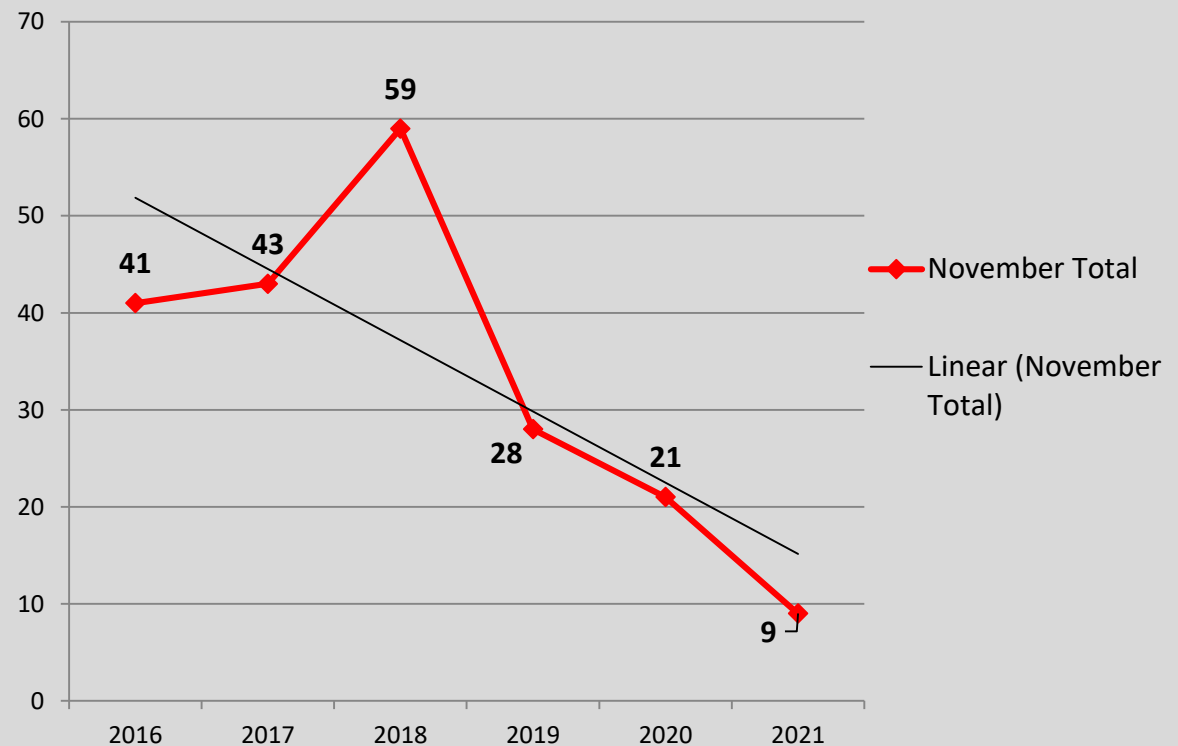

Compared to 2020
Year-to-Date:

↑ 36%

Compared to 5 Year Avg:

↑ 23%

Month of November Numbers 2016-2021

Crimes Against Society

A Closer Look: Burglary with Trendline

Stat Recap:

Since Last Month:

↓ 36%

Compared to 2020
Year-To-Date:

↓ 35%

Compared to 5 Year Avg:

↓ 76%

Month of November Numbers 2016-2021

Burglary

A Closer Look: Larceny with Trendline

Stat Recap:

Since Last Month:

↓ 20%

Compared to 2020
Year-To-Date:

↓ 25%

Compared to 5 Year Avg:

↓ 50%