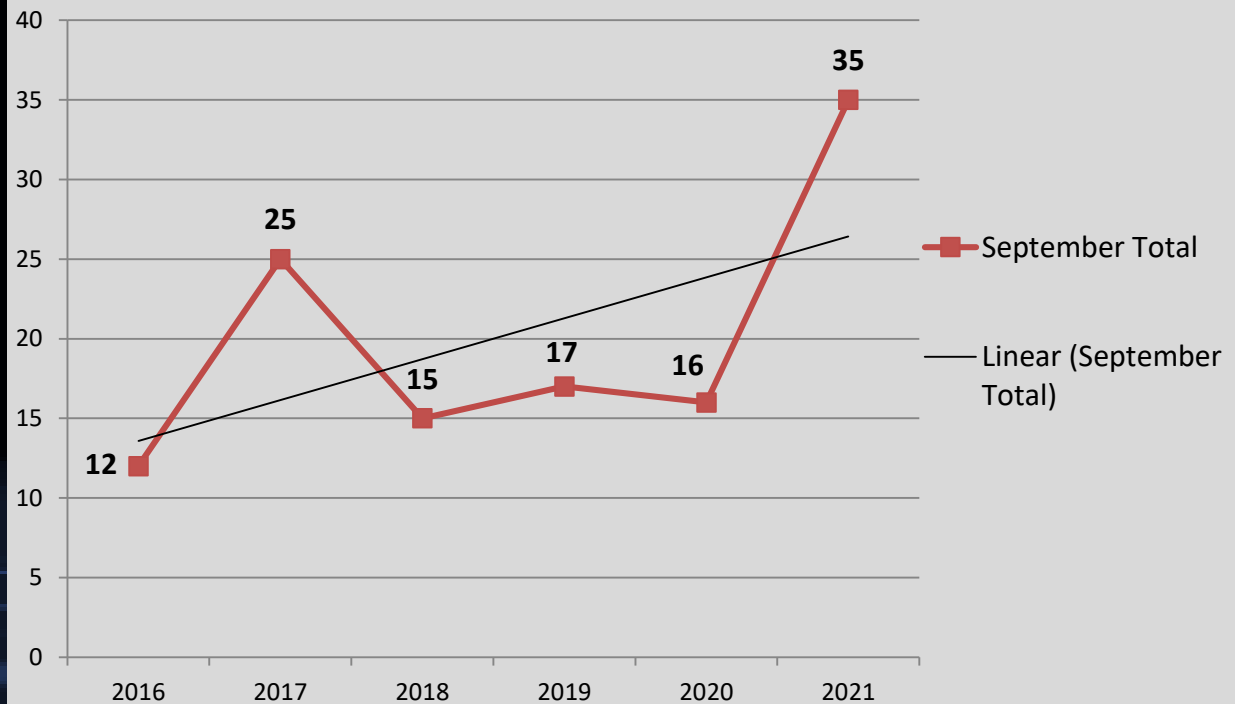

Compared to 5 Year Avg:

↓ 47%

Month of September Numbers 2016-2021

Crimes Against Property

A Closer Look: Crimes Against Society with Trendline

Stat Recap:

Since Last Month:

↑ 192%

Compared to 2020
Year-to-Date:

↑ 10%

Compared to 5 Year Avg:

↑ 106%

Month of September Numbers 2016-2021

Crimes Against Society

A Closer Look: Burglary with Trendline

Stat Recap:

Since Last Month:

↓ 38%

Compared to 2020
Year-To-Date:

↓ 30%

Compared to 5 Year Avg:

↓ 62%

Month of September Numbers 2016-2021

Burglary