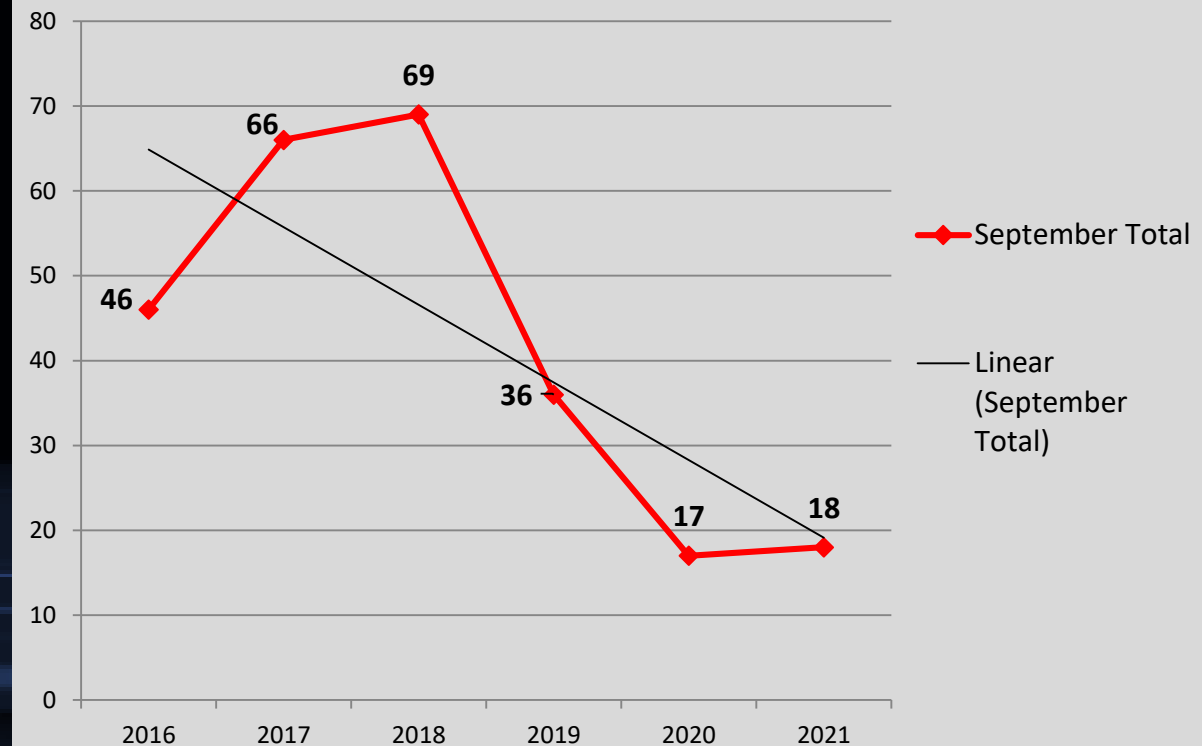

Compared to 2020
Year-to-Date:

↑ 10%

Compared to 5 Year Avg:

↑ 106%

Month of September Numbers 2016-2021

Crimes Against Society

A Closer Look: Burglary with Trendline

Stat Recap:

Since Last Month:

↓ 38%

Compared to 2020
Year-To-Date:

↓ 30%

Compared to 5 Year Avg:

↓ 62%

Month of September Numbers 2016-2021

Burglary

A Closer Look: Larceny with Trendline

Stat Recap:

Since Last Month:

↑ 48%

Compared to 2020
Year-To-Date:

↓ 33%

Compared to 5 Year Avg:

↓ 54%