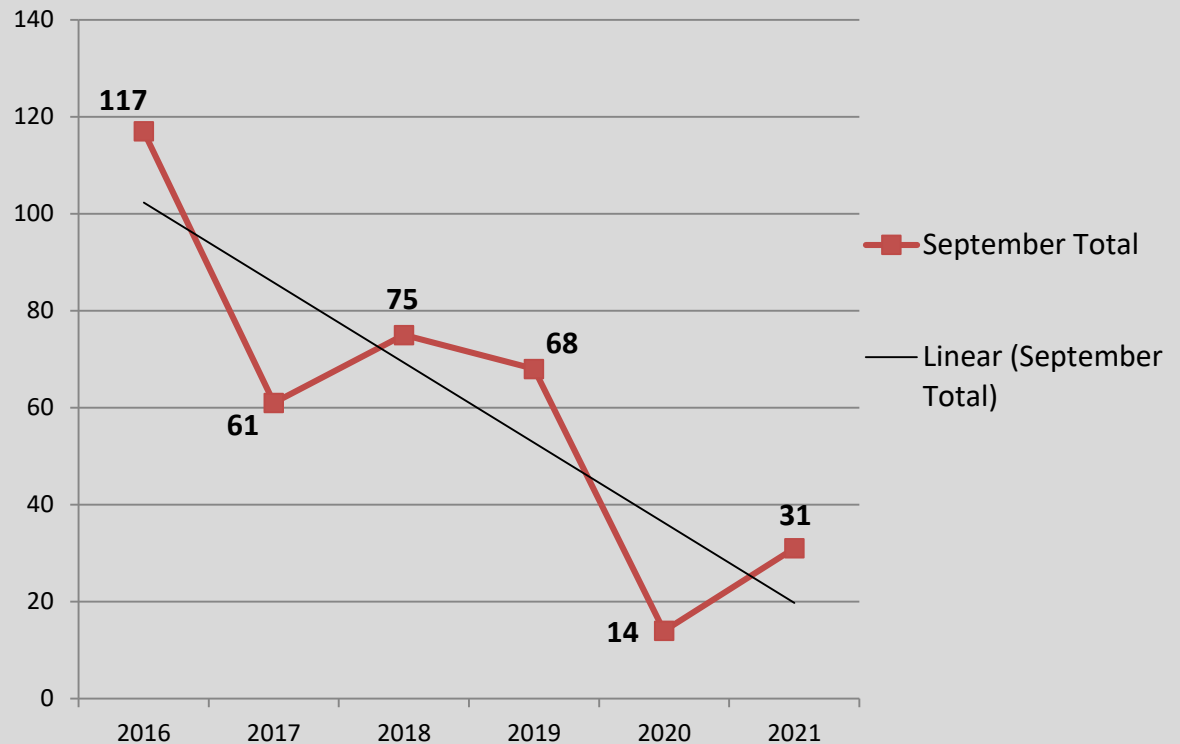

Since Last Month:

↓ 38%

Compared to 2020
Year-To-Date:

↓ 30%

Compared to 5 Year Avg:

↓ 62%

Month of September Numbers 2016-2021

Burglary

A Closer Look: Larceny with Trendline

Stat Recap:

Since Last Month:

↑ 48%

Compared to 2020
Year-To-Date:

↓ 33%

Compared to 5 Year Avg:

↓ 54%

Month of September Numbers 2016-2021

Larceny

A Closer Look: Aggravated Assault with Trendline

Stat Recap:

Since Last Month:

↑ 19%

Compared to 2020
Year-To-Date:

↓ 14%