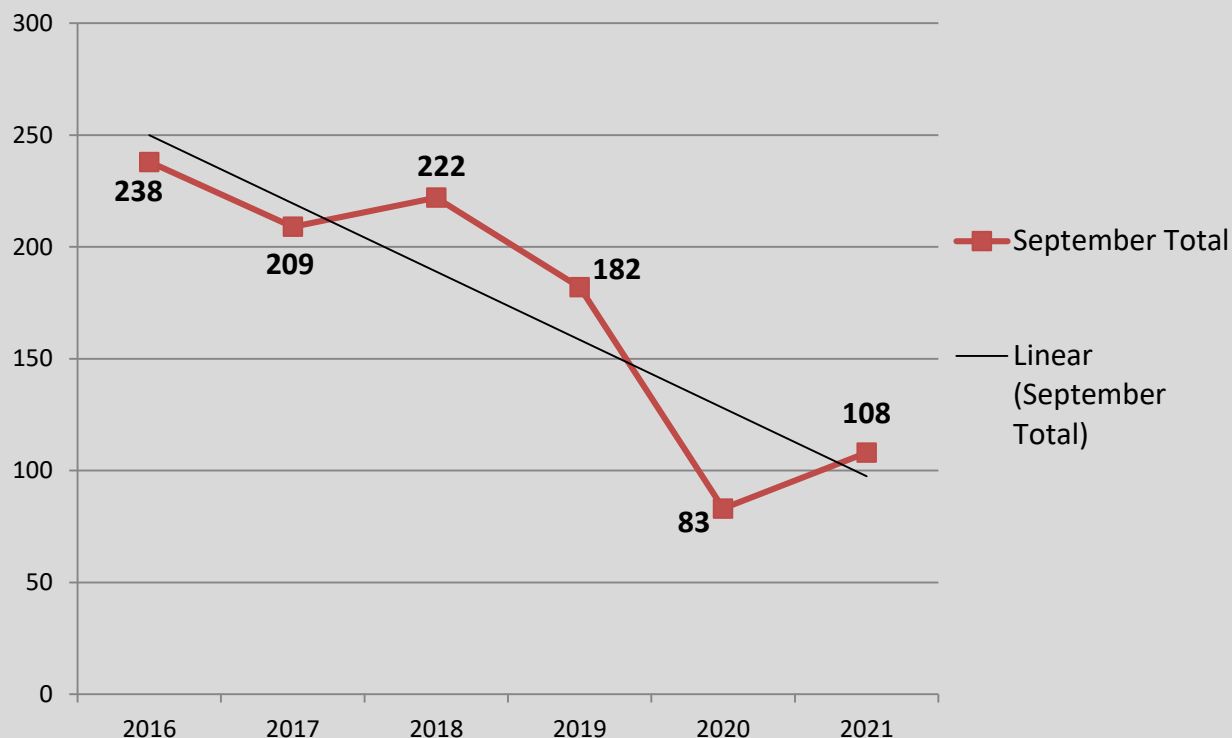

A Closer Look: Crimes Against Person with Trendline

Stat Recap:

Since Last Month:

↓ 2%

Compared to 2020
Year-To-Date:

↓ 39%

Compared to 5 Year Avg:

↓ 48%

Month of September Numbers 2016-2021

Crimes Against Person

A Closer Look: Crimes Against Property with Trendline

Stat Recap:

Since Last Month:

↓ 4%

Compared to 2020
Year-to-Date:

↓ 38%

Compared to 5 Year Avg:

↓ 47%

Month of September Numbers 2016-2021

Crimes Against Property

A Closer Look: Crimes Against Society with Trendline

Stat Recap:

Since Last Month:

↑ 192%