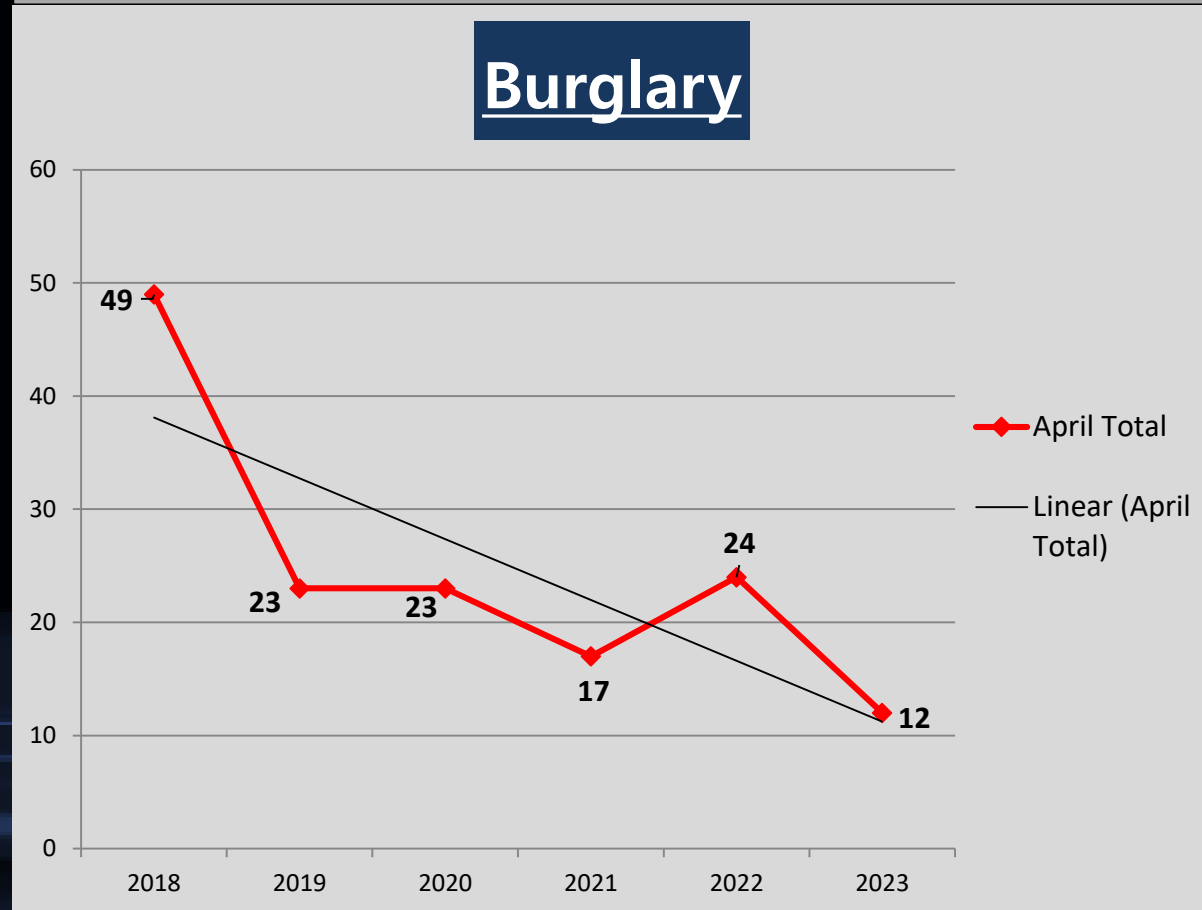

Compared to 2022
Year-to-Date:

↑ 51%

Compared to 5 Year Avg:

↓ 28%

Month of April Numbers 2018-2023

Crimes Against Society

A Closer Look: Burglary with Trendline

Stat Recap:

Since Last Month:

↑ 50%

Compared to 2022
Year-To-Date:

↓ 35%

Compared to 5 Year Avg:

↓ 56%

Month of April Numbers 2018-2023

Burglary