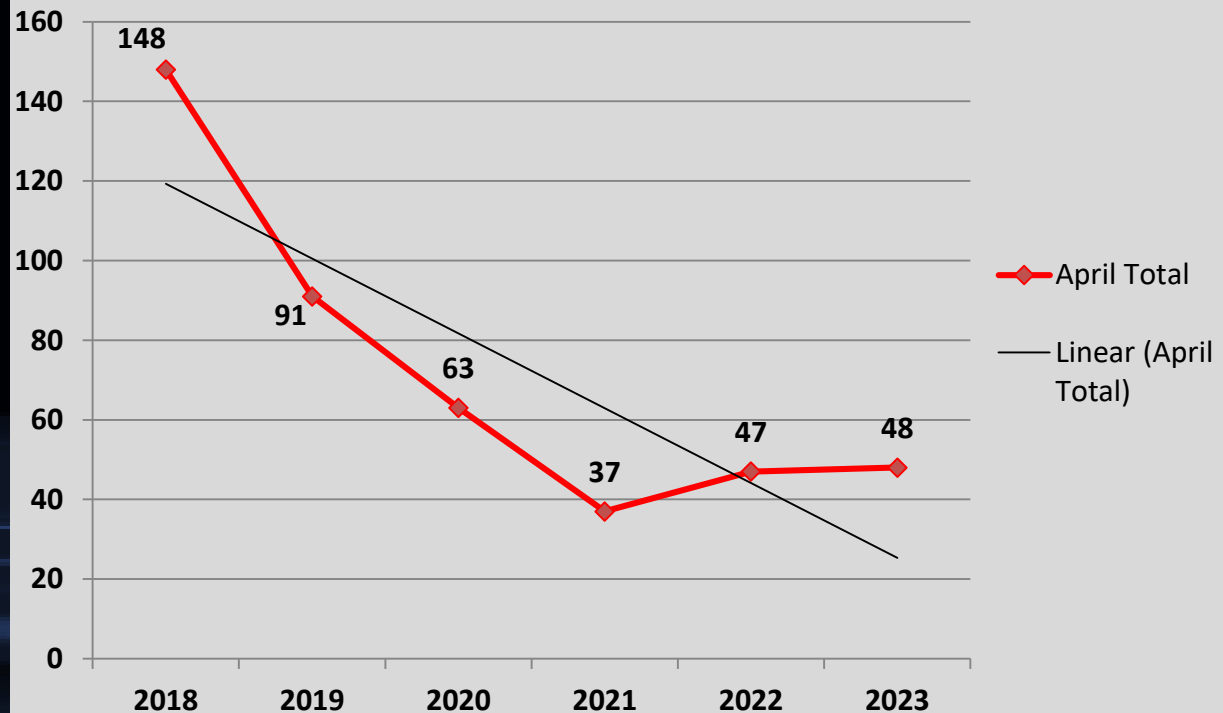

A Closer Look: Crimes Against Person with Trendline

Stat Recap:

Since Last Month:

↑ 14%

Compared to 2022
Year-To-Date:

↓ 15%

Compared to 5 Year Avg:

↓ 38%

Month of April Numbers 2018-2023

Crimes Against Person

A Closer Look: Crimes Against Property with Trendline

Stat Recap:

Since Last Month:

↓ 9%

Compared to 2022
Year-to-Date:

↓ 13%