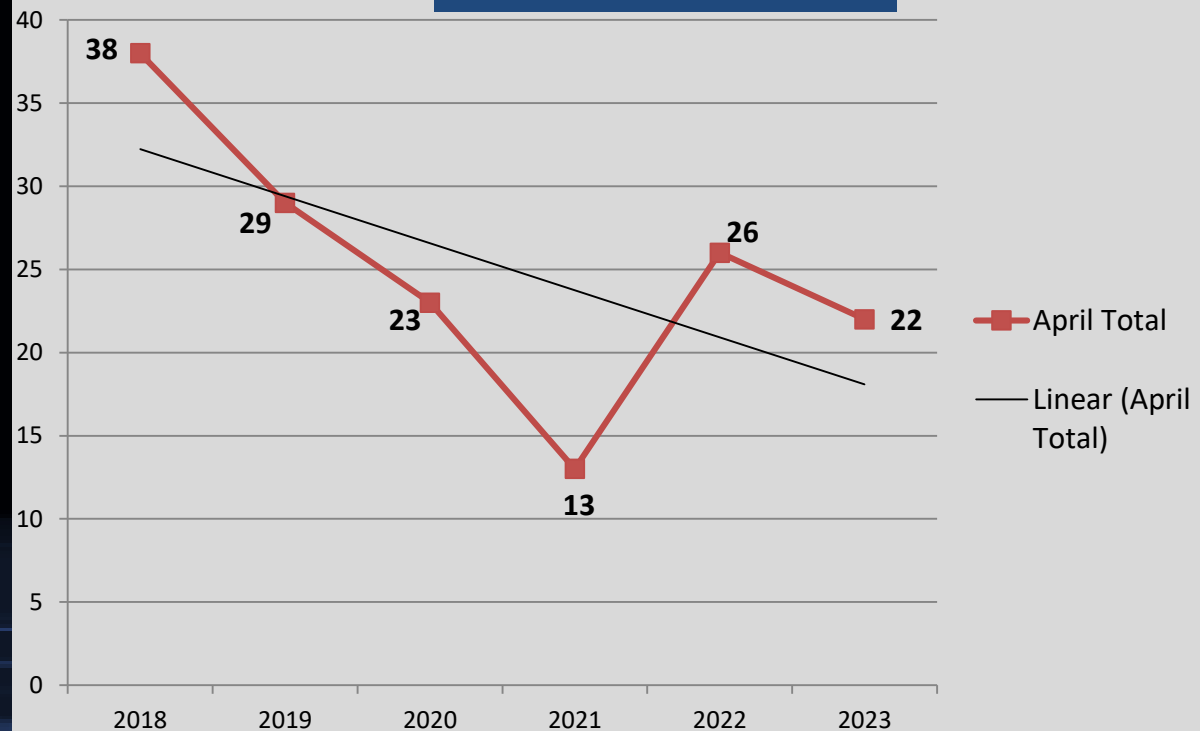

A Closer Look: Aggravated Assault with Trendline

Stat Recap:

Since Last Month:
0%

Compared to 2022
Year-To-Date:

↓ 16%

Compared to 5 Year Avg:

↓ 15%

Month of April Numbers 2018-2023

Aggravated Assault