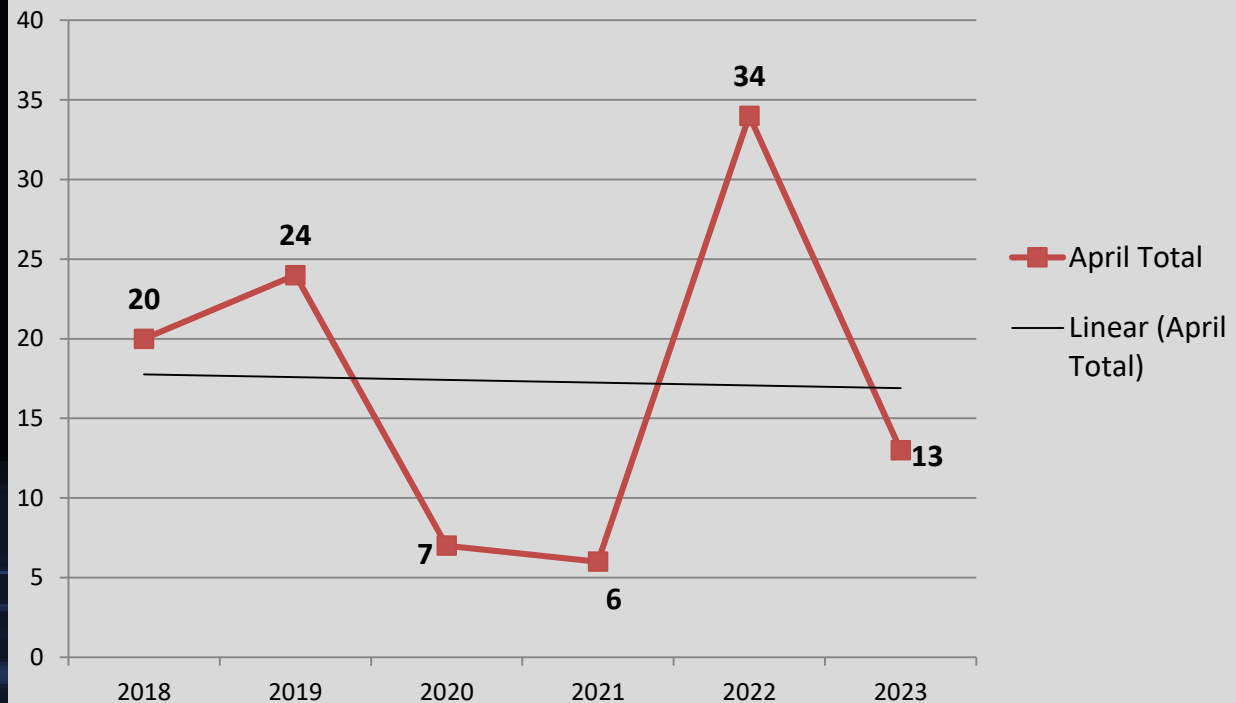

Compared to 5 Year Avg:

↓ 49%

Month of April Numbers 2018-2023

Crimes Against Property

A Closer Look: Crimes Against Society with Trendline

Stat Recap:

Since Last Month:

↓ 32%

Compared to 2022
Year-to-Date:

↑ 51%

Compared to 5 Year Avg:

↓ 28%

Month of April Numbers 2018-2023

Crimes Against Society

A Closer Look: Burglary with Trendline

Stat Recap:

Since Last Month:

↑ 50%

Compared to 2022
Year-To-Date:

↓ 35%

Compared to 5 Year Avg:

↓ 56%

Month of April Numbers 2018-2023

Burglary