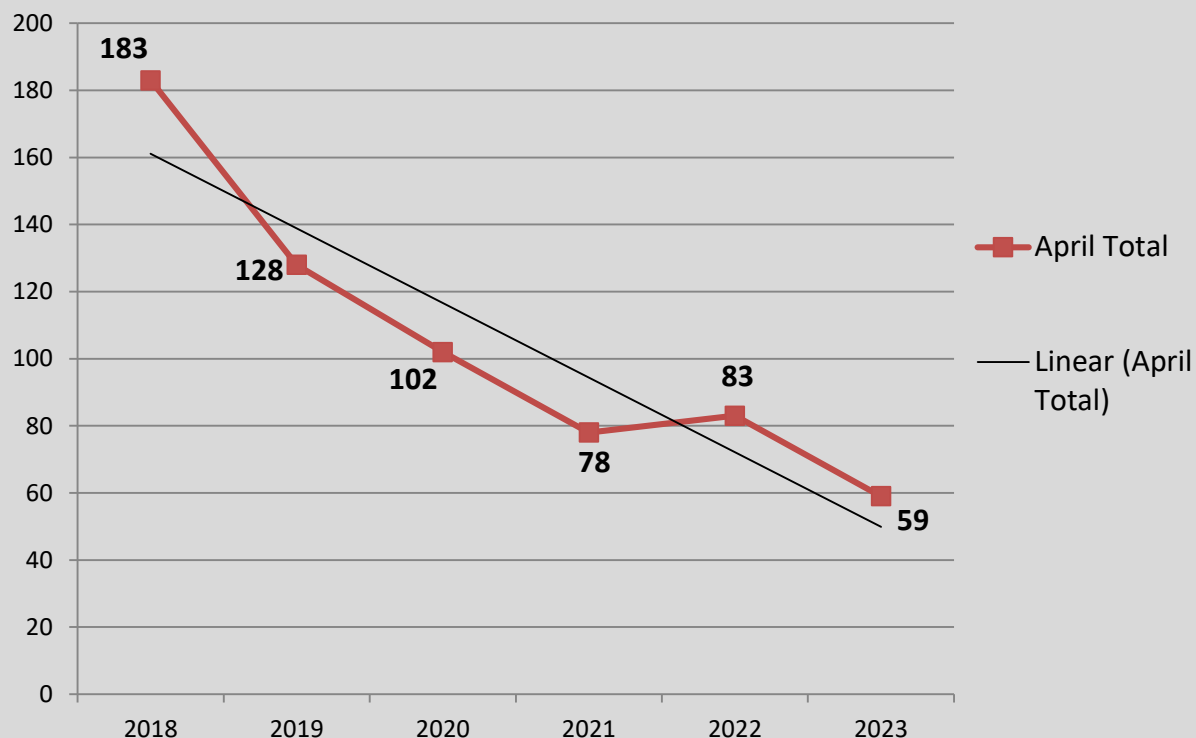

A Closer Look: Crimes Against Person with Trendline

Stat Recap:

Since Last Month:

↑ 14%

Compared to 2022
Year-To-Date:

↓ 15%

Compared to 5 Year Avg:

↓ 38%

Month of April Numbers 2018-2023

Crimes Against Person

A Closer Look: Crimes Against Property with Trendline

Stat Recap:

Since Last Month:

↓ 9%

Compared to 2022
Year-to-Date:

↓ 13%

Compared to 5 Year Avg:

↓ 49%

Month of April Numbers 2018-2023

Crimes Against Property

A Closer Look: Crimes Against Society with Trendline

Stat Recap:

Since Last Month:

↓ 32%