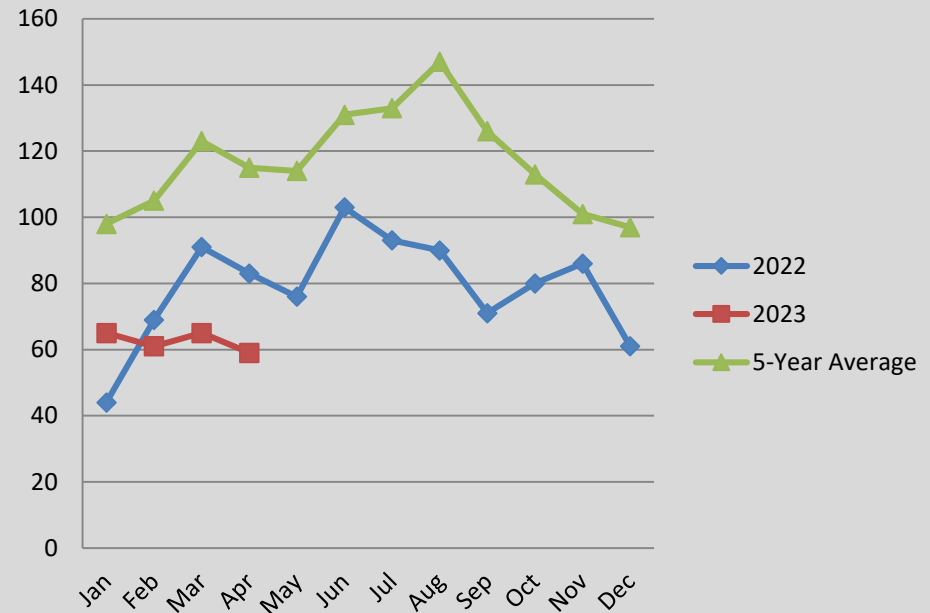

Month of April Numbers 2018-2023

A Closer Look: Aggravated Assault with Trendline

Stat Recap:

Since Last Month:
0%

Compared to 2022
Year-To-Date:

↓ 16%

Compared to 5 Year Avg:

↓ 15%

Month of April Numbers 2018-2023

Aggravated Assault

A Closer Look: CHANGING CRIME TRENDS

Crimes Against Person Comparison

Crimes Against Property Comparison

The charts above help visualize the changing crime trends that we are seeing in Pittsfield, as well as what we may anticipate for the future.