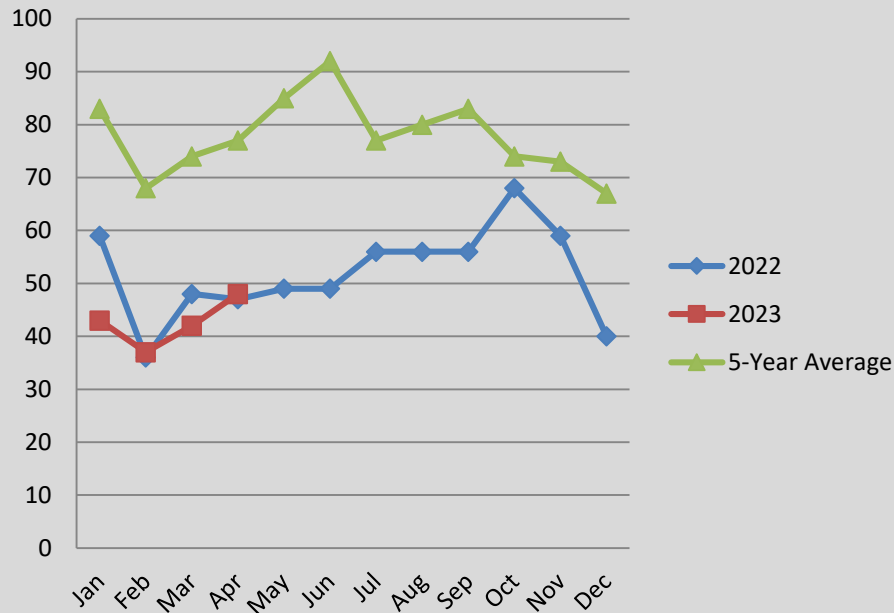

Since Last Month:

↑ 50%

Compared to 2022
Year-To-Date:

↓ 35%

Compared to 5 Year Avg:

↓ 56%

Month of April Numbers 2018-2023

Burglary

A Closer Look: Larceny with Trendline

Stat Recap:

Since Last Month:

↓ 26%

Compared to 2022
Year-To-Date:

↑ 16%

Compared to 5 Year Avg:

↓ 41%

Month of April Numbers 2018-2023

A Closer Look: Aggravated Assault with Trendline

Stat Recap:

Since Last Month:
0%

Compared to 2022
Year-To-Date:

↓ 16%

Compared to 5 Year Avg:

↓ 15%

Month of April Numbers 2018-2023

Aggravated Assault

A Closer Look: CHANGING CRIME TRENDS

Crimes Against Person Comparison

Crimes Against Property Comparison

The charts above help visualize the changing crime trends that we are seeing in Pittsfield, as well as what we may anticipate for the future.