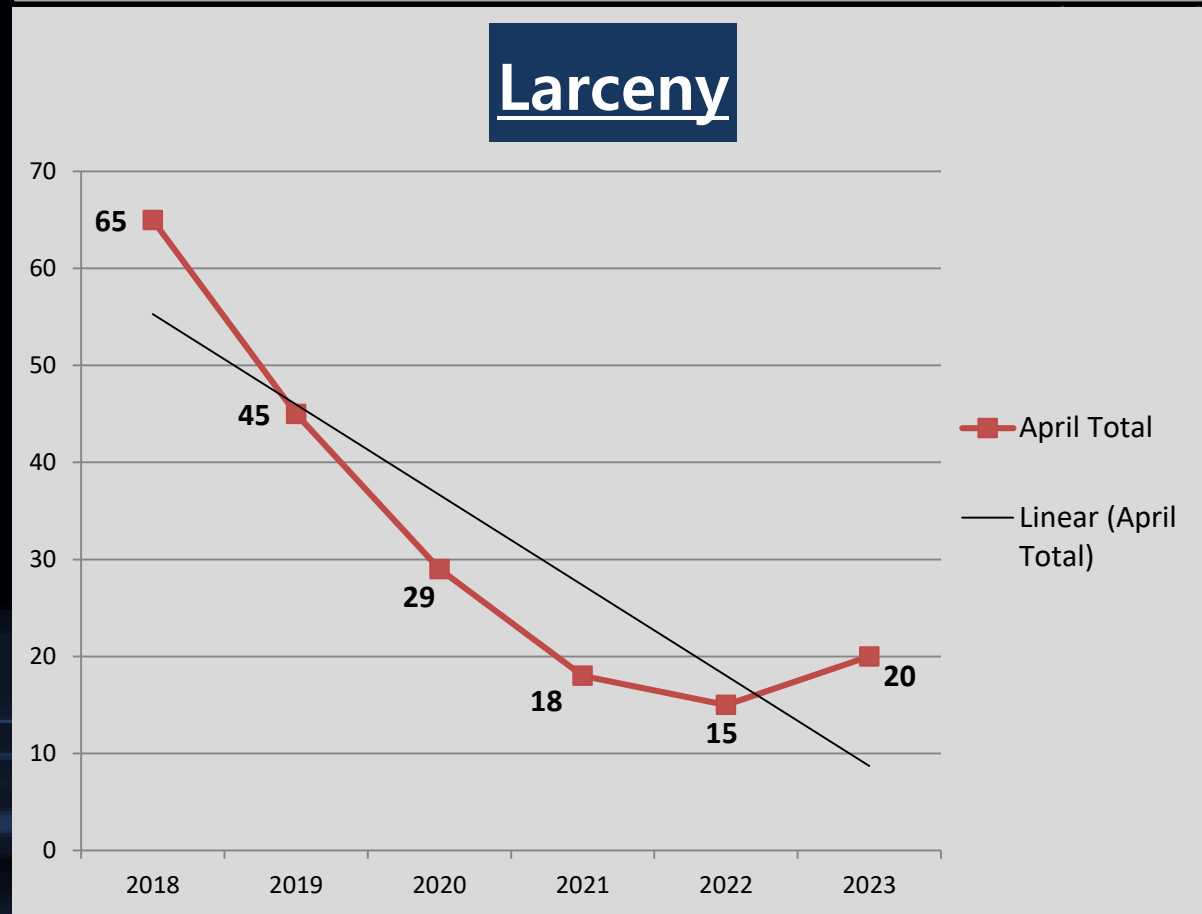

Since Last Month:

↑ 50%

Compared to 2022
Year-To-Date:

↓ 35%

Compared to 5 Year Avg:

↓ 56%

Month of April Numbers 2018-2023

Burglary

A Closer Look: Larceny with Trendline

Stat Recap:

Since Last Month:

↓ 26%

Compared to 2022
Year-To-Date:

↑ 16%

Compared to 5 Year Avg:

↓ 41%

Month of April Numbers 2018-2023

A Closer Look: Aggravated Assault with Trendline

Stat Recap:

Since Last Month:
0%

Compared to 2022
Year-To-Date:

↓ 16%

Compared to 5 Year Avg:

↓ 15%